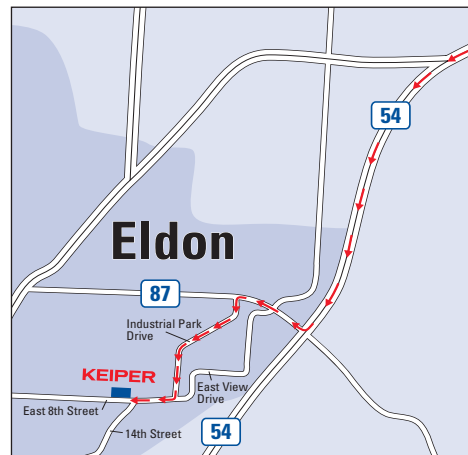

## KEIPER LLC – Eldon, MO (USA)

The production plant in Eldon, Missouri, was established in 1997. Around 216 employees working at the 61,300 square feet site produce seat recliners for the North American market.

### From Kansas City, Missouri:

- From the Kansas City International Airport, take I-435 South to I-70 East
- Follow I-70 East to Columbia (about 110 miles)
- Then take Highway 63 South to Jefferson City
- Take the Highway 54 Exit
- Continue on Highway 54 West until you come to the second Eldon Exit

### From St. Louis, Missouri:

- Take I-70 West to the Kingdom City exit, turn left at this exit
- Take Highway 54 West through Jefferson City
- Continue on Highway 54 West until you come to the second Eldon exit
- Then follow the “local directions” below

### Local directions from Highway 54 West:

- Take the second exit into Eldon (Highway 87)
- Go North on Highway 87 until you come to the Rural Fire Department on your left
- Turn here and follow the Industrial Park Road to the stop sign which is 8th Street
- Make a right turn; the KEIPER plant is the second building on the right