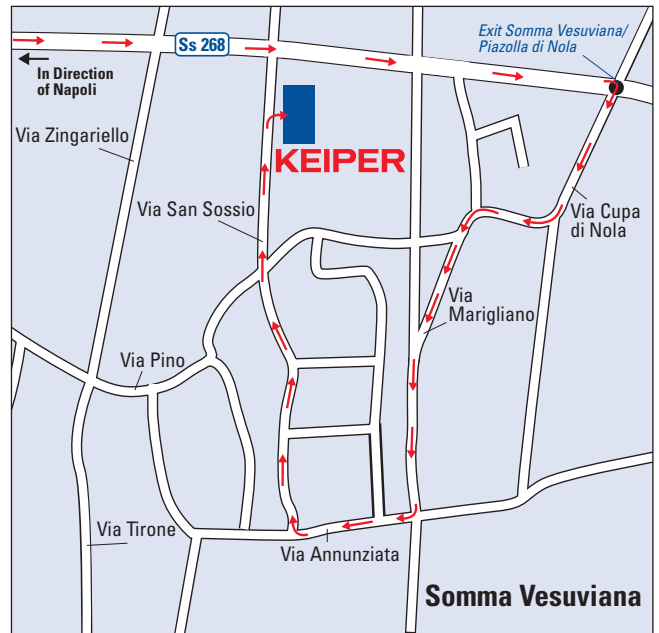

KEIPER Italia S. r. l. – Somma Vesuviana, Italy

Established in 2000, the 26,910 sq. ft. plant is located in the south of Italy, in Somma Vesuviana near Naples. Seat components and structures are produced here for Alfa Romeo, BMW, Fiat, Ford, Lancia, Maserati, Nissan and Peugeot.

From Naples (Airport):

- Coming out of the airport, follow directions to A-3 / E-45 autostrada Naples-Salerno (sign-posted to Salerno)
- Take A-3 / E-45 until the exit Centro Direzionale / Ottaviano and follow indications to Ottaviano (Ss 162)
- Continue on this road until the exit Cercola / Ottaviano
- Turn onto Ss 268, which is sign-posted to Ottaviano / St. Anastasia
- Exit at indications to Somma Vesuviana / Piazzola di Nola

- Take a left at the stop sign for Via Cupa di Nola and from there follow directions to KEIPER
- Take a left on Via Marigliano
- Turn right into Via Annunziata
- Take a right at the second road into Via San Sossio
- Continue on this road, KEIPER is on the right hand side

- Allo Stop si gira a sinistra per Via Cupa Di Nola e si prosegue secondo le indicazioni KEIPER
- Si gira a sinistra per Via Marigliano
- Poi, a destra per Via Annunziata
- E, infine, prendere la seconda strada a destra per Via San Sossio
- Continuare questa strada fino allo Stabilimento KEIPER situato sulla destra