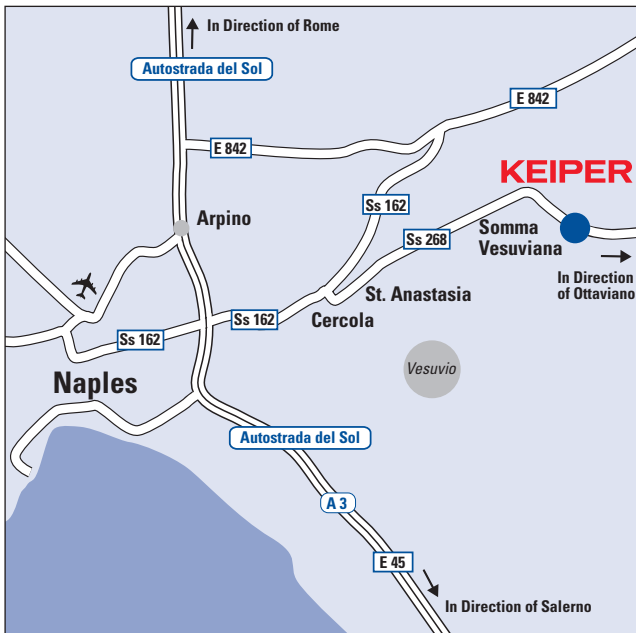

KEIPER Italia S. r. l. – Somma Vesuviana, Italy

Established in 2000, the 26,910 sq. ft. plant is located in the south of Italy, in Somma Vesuviana near Naples. Seat components and structures are produced here for Alfa Romeo, BMW, Fiat, Ford, Lancia, Maserati, Nissan and Peugeot.

From Naples (Airport):

- Coming out of the airport, follow directions to A-3 / E-45 autostrada Naples-Salerno (sign-posted to Salerno)
- Take A-3 / E-45 until the exit Centro Direzionale / Ottaviano and follow indications to Ottaviano (Ss 162)
- Continue on this road until the exit Cercola / Ottaviano
- Turn onto Ss 268, which is sign-posted to Ottaviano / St. Anastasia
- Exit at indications to Somma Vesuviana / Piazzola di Nola

- Take a left at the stop sign for Via Cupa di Nola and from there follow directions to KEIPER
- Take a left on Via Marigliano
- Turn right into Via Annunziata
- Take a right at the second road into Via San Sossio
- Continue on this road, KEIPER is on the right hand side

- Allo Stop si gira a sinistra per Via Cupa Di Nola e si prosegue secondo le indicazioni KEIPER
- Si gira a sinistra per Via Marigliano
- Poi, a destra per Via Annunziata
- E, infine, prendere la seconda strada a destra per Via San Sossio
- Continuare questa strada fino allo Stabilimento KEIPER situato sulla destra